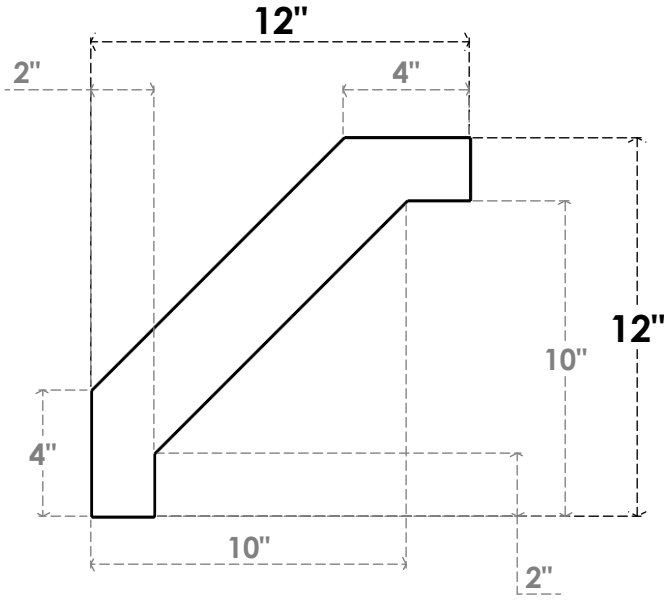

ITEM NUMBER: BRCPO030X12000X12000BUR

3"W X 12"D X 12"H BURLINGTON ARCHITECTURAL GRADE PVC OPEN BRACE

SIDE PROFILE

FRONT PROFILE

ISOMETRIC

EKENA MILLWORK
2300 WEST MAIN ST.
CLARKSVILLE, TX 75426
TOLL FREE: 866-607-0453
WWW.EKENAMILLWORK.COM