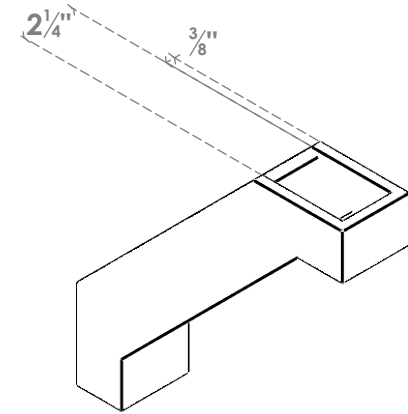

ITEM NUMBER: BRCPO030X12000X12000BUR

3"W X 12"D X 12"H BURLINGTON ARCHITECTURAL GRADE PVC OPEN BRACE

SIDE PROFILE

FRONT PROFILE

ISOMETRIC

EKENA MILLWORK
2300 WEST MAIN ST.
CLARKSVILLE, TX 75426
TOLL FREE: 866-607-0453
WWW.EKENAMILLWORK.COM