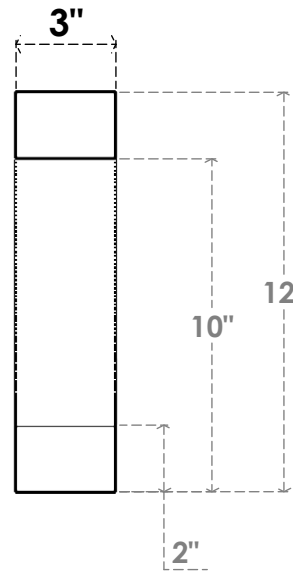

ITEM NUMBER: BRCPO030X12000X12000BUR

3"W X 12"D X 12"H BURLINGTON ARCHITECTURAL GRADE PVC OPEN BRACE

SIDE PROFILE

FRONT PROFILE

ISOMETRIC

EKENA MILLWORK
2300 WEST MAIN ST.
CLARKSVILLE, TX 75426
TOLL FREE: 866-607-0453
WWW.EKENAMILLWORK.COM

NOTES

1. INSTALLATION TO BE COMPLETED IN ACCORDANCE WITH MANUFACTURER'S SPECIFICATIONS.
2. DRAWING MAY NOT BE TO SCALE
3. THIS DRAWING IS INTENDED FOR DESIGN AND PLANNING PURPOSES ONLY.
4. ALL INFORMATION CONTAINED HEREIN WAS CURRENT AT THE TIME OF DEVELOPMENT BUT MUST BE REVIEWED AND APPROVED BY THE PRODUCT MANUFACTURER TO BE CONSIDERED ACCURATE.
5. ARCHITECTURAL GRADE PVC PRODUCTS ARE MADE FROM EXPANDED CELLULAR PVC AND COME NATURALLY WHITE BUT MAY BE PAINTED